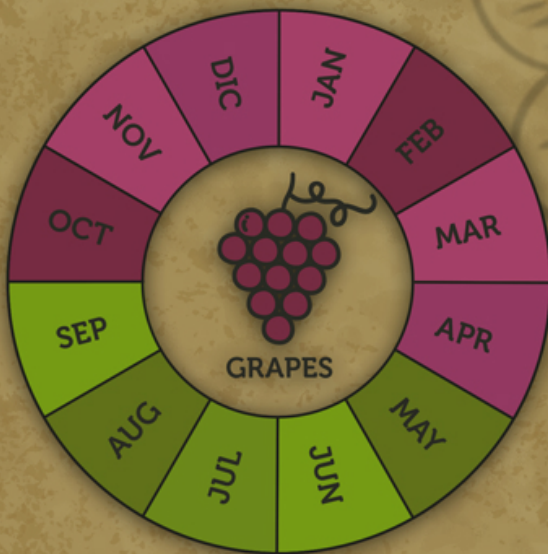

GRAPES

CALENDAR

Season 

PRODUCT DESCRIPTION

Origin: Perú

Variety: Red Globe, Sugraone, Crimson, Thompson

Packing: Cardboard/plastic box 8.2kg

Packaging customized According to Customer Preference

Sea shipments

Season: October – April