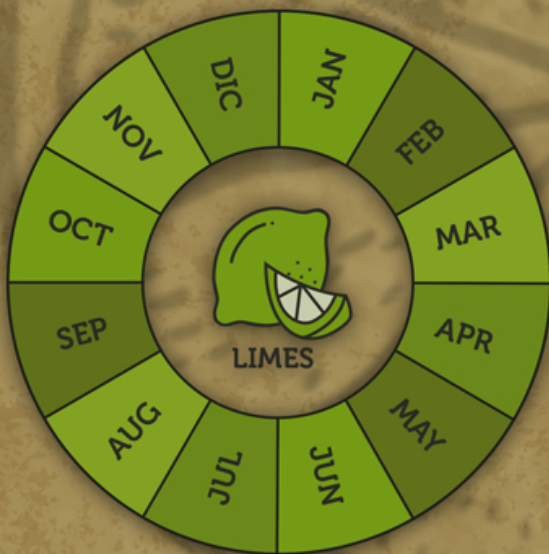

LIMES

CALENDAR

Season

PRODUCT DESCRIPTION

Origin: Perú

Variety: Tahití / Key lime

Packing: Cardboard box 4kg - 18kg – 24kg

Packaging customized According to Customer Preference

Air and sea shipments

Season: All Year