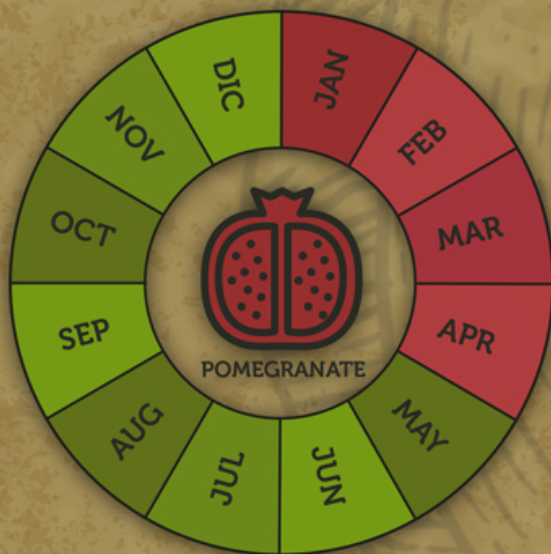

POMEGRANATE

CALENDAR

Season

PRODUCT DESCRIPTION

Origin: Perú

Variety: Wonderfull

Packing: Cardboard/plastic box 3.8kg

Packaging customized According to Customer Preference

Sea shipments

Season: January – April